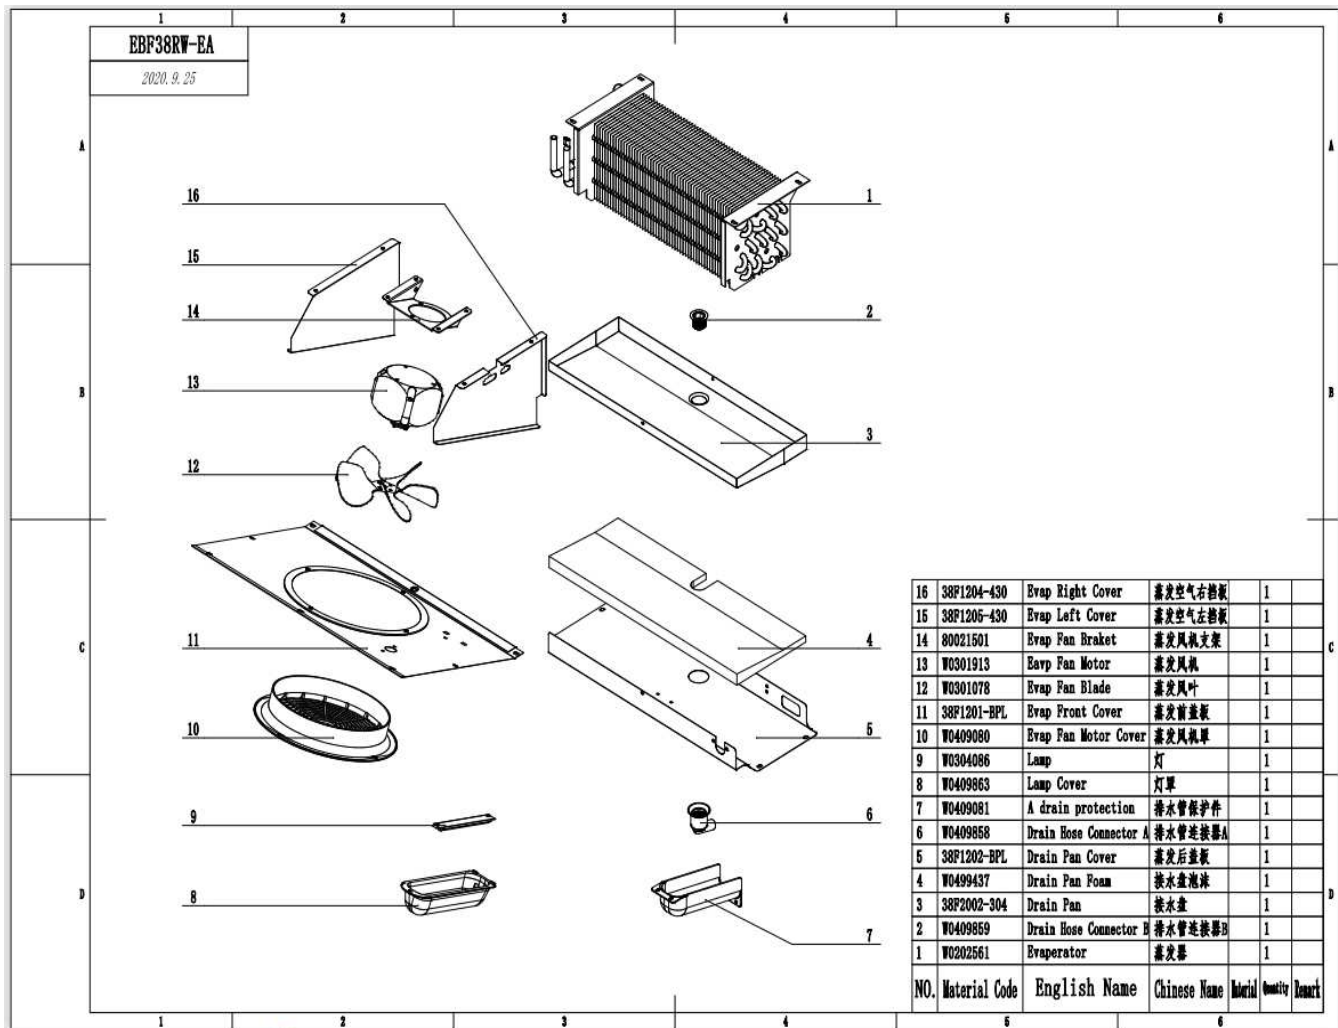

Year	Q	R	S	T	U	V	W	X	Y	Z		
		2015	2016	2017	2018	2019	2020	2021	2022	2023	2024	
Month	Jan	Feb	Mar	Apr	May	Jun	Jul	Aug	Sep	Oct	Nov	Dec
	I	II	III	IV	V	VI	VII	VIII	IX	X	XI	XII

NO	ENGLISH NAME	CODE	QTY
1	Bottom Panel	38F1402-BPB	1
2	Door Assembly	EBF38FW-MDA	1
3	Top Panel Assembly	EBF38FW-MTPA	1
4	Evaporator Assembly	EBF38RW-EA	1
5	LED Power	W0399115	1
6	Digital Controller	W0302185	1
7	Power Switch	W0308019	1
8	LED Controller	W0399148	1
9	Shelf Assembly	EBF38FS-SA	1
10	Back wind deflector	38F1008-BPL	1
11	Front Leg	W0409037	2
12	Back Leg	W0409019	2
13	Comp&Cond Assembly	EBF38RS-CCA	1
14	Back Bottom Barriar	W0402412	1
15	power cord	W030511401	1

Door Assembly EBF38FW-MDA

NO	ENGLISH NAME	CODE	QTY
1	Screw M6x16	B0506077	8
2	Right-Bottom Hinge	38F2202	1
3	Right Door	38F0211-BCB	1
4	Door Gasket	W0404941	1
5	Right-Top Hinge	38F2201	1

Top Panel Assembly EBF38FW-MTPA

NO	ENGLISH NAME	CODE	QTY
1	Top Panel	EBF38FS111007500	1
2	Gate Magnetic Switch	W0409161	1
3	Lock	W0604007	1
4	Controller Cover	W0409882	1

Evaporator Assembly EBF38FW-EA

NO	ENGLISH NAME	CODE	QTY
1	Evaperator	W0202561	1
2	Drain Hose Connector B	W0409859	1
3	Drain Pan	38F2002-304	1
4	Drain Pan Foam	W0499437	1
5	Drain Pan Cover	38F1202-BPL	1
6	Drain Hose Connector A	W0409858	1
7	A drain protection	W0409081	1
8	Lamp Cover	W0409863	1
9	Lamp	W0304086	1
10	Evap Fan Motor Cover	W0409080	1
11	Evap Front Cover	38F1201-BPL	1
12	Evap Fan Blade	W0301078	1
13	Eavp Fan Motor	W0301913	1
14	Evap Fan Braket	80021501	1
15	Evap Left Cover	38F1205-430	1
16	Evap Right Cover	38F1204-430	1