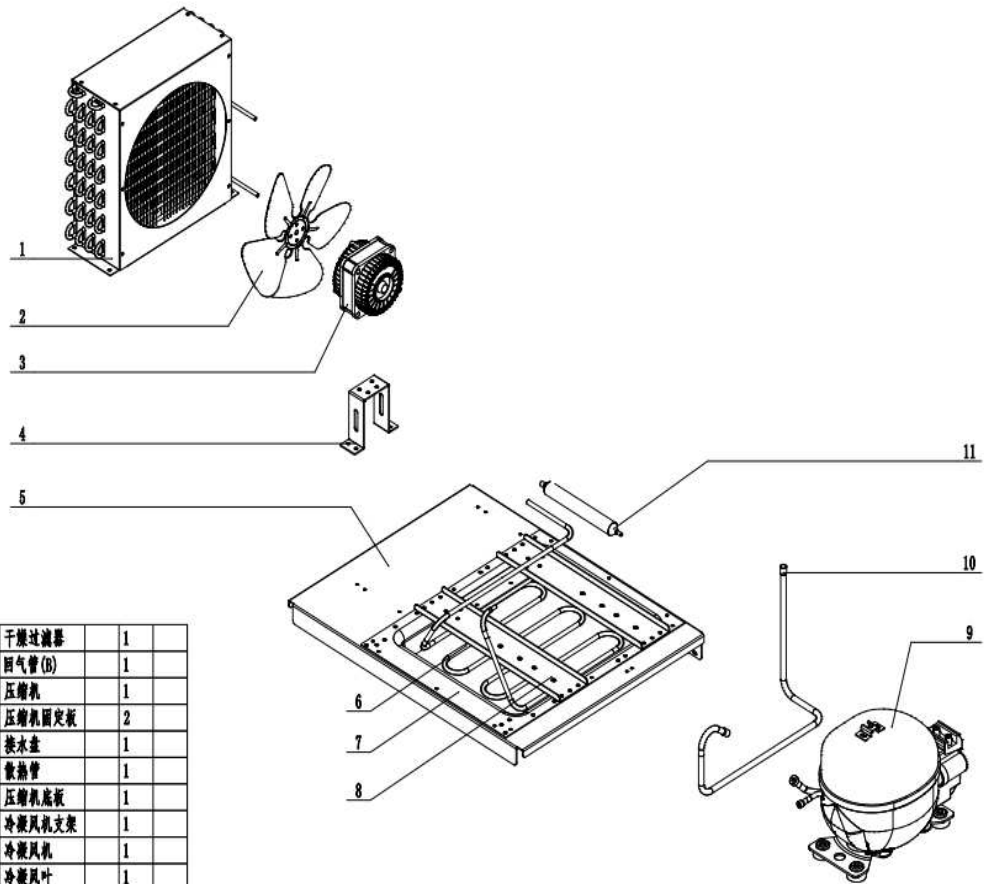

NO	ENGLISH NAME	CODE	QTY
1	Top Panel	EBF38FS111007500	1
2	Gate Magnetic Switch	W0409161	1
3	Lock	W0604007	1
4	Controller Cover	W0409882	1

Evaporator Assembly EBF38FW-EA

NO	ENGLISH NAME	CODE	QTY
1	Evaperator	W0202561	1
2	Drain Hose Connector B	W0409859	1
3	Drain Pan	38F2002-304	1
4	Drain Pan Foam	W0499437	1
5	Drain Pan Cover	38F1202-BPL	1
6	Drain Hose Connector A	W0409858	1
7	A drain protection	W0409081	1
8	Lamp Cover	W0409863	1
9	Lamp	W0304086	1
10	Evap Fan Motor Cover	W0409080	1
11	Evap Front Cover	38F1201-BPL	1
12	Evap Fan Blade	W0301078	1
13	Eavp Fan Motor	W0301913	1
14	Evap Fan Braket	80021501	1
15	Evap Left Cover	38F1205-430	1
16	Evap Right Cover	38F1204-430	1

Shelf Assembly EBF38FS-SA

NO	ENGLISH NAME	CODE	QTY
1	Pilastor For Shelf	02252012	4
2	Shelf Clip	66490313	20
3	Shelf	W0402411	5

Comp&Cond Assembly EBF38RS-CCA

EBF38RS-CCA

2020.9.25

11	W0204101	Dry Filter	干燥过滤器	1		
10	W0210927	Low Pressure Coil Back to Comp	回气管(B)	1		
9	W0201160	Compressor	压缩机	1		
8	38F1603	Compressor Braket	压缩机固定板	2		
7	W0411159	Plastic Drain Pan	接水盘	1		
6	W0210926	High Pressure Coil	高压管	1		
5	38F1803	Compressor Board	压缩机底板	1		
4	80061601	Condenser Fan Braket	冷凝风机支架	1		
3	W0301046	Condensor Fan	冷凝风机	1		
2	W0301060	Condenser Fan Blade	冷凝风叶	1		
1	W0203172	Condenser	冷凝器	1		
NO.	Material Code	English Name	Chinese Name	Material	Quantity	Remark