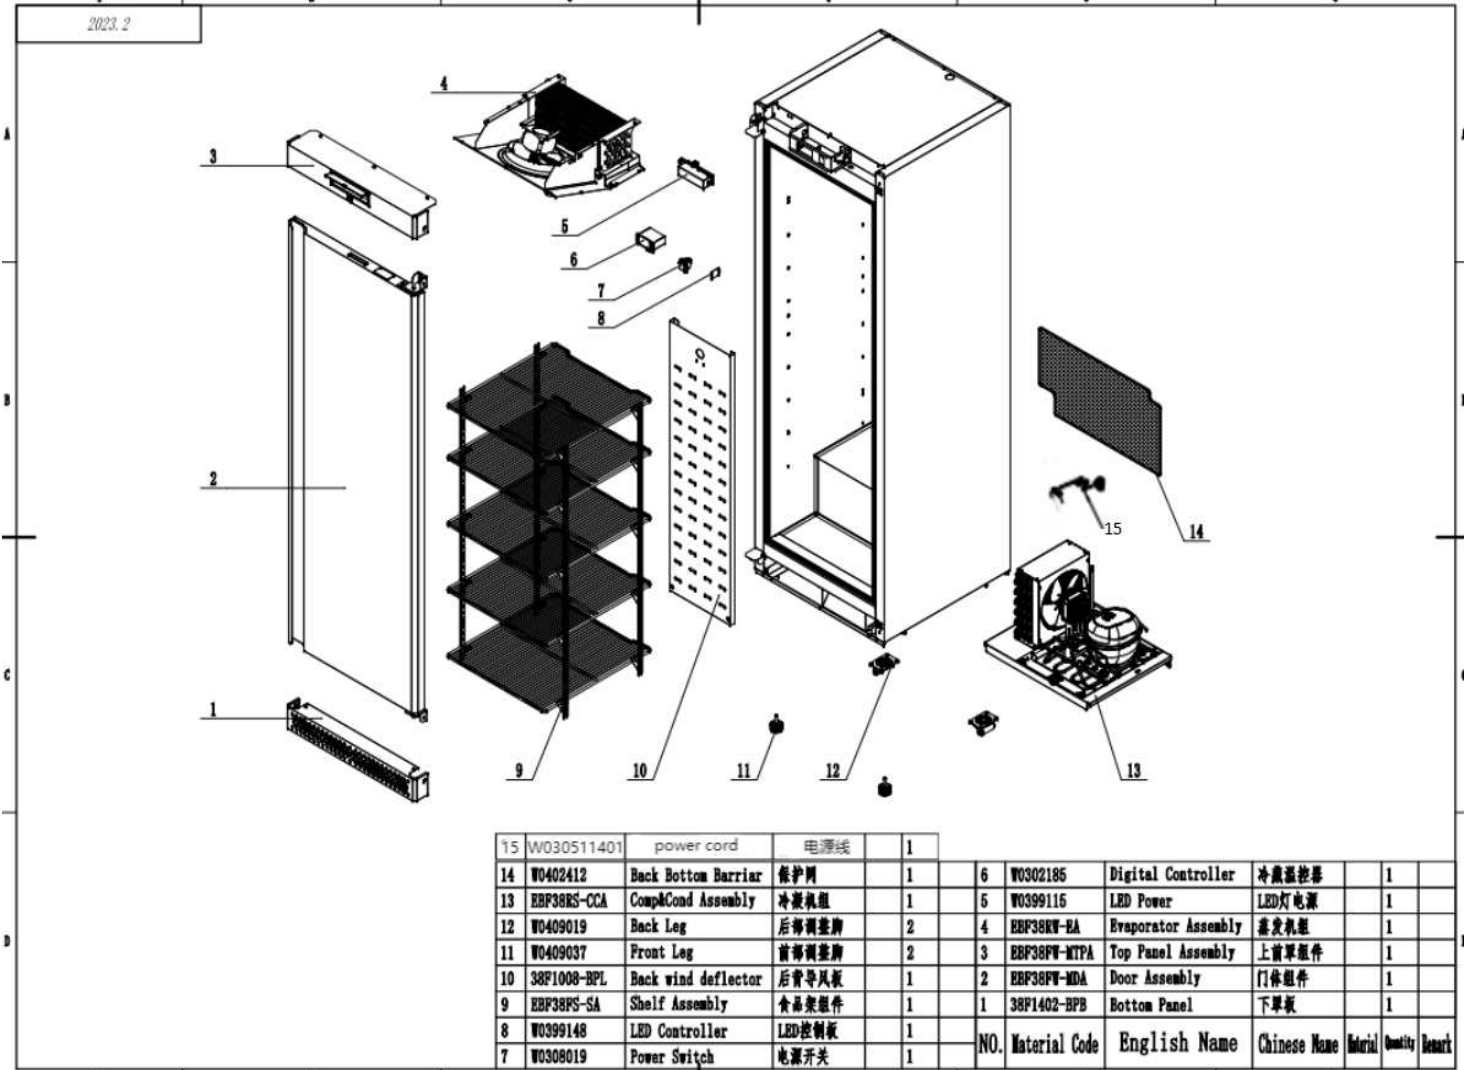

Year	Q	R	S	T	U	V	W	X	Y	Z		
		2015	2016	2017	2018	2019	2020	2021	2022	2023	2024	
Month	Jan	Feb	Mar	Apr	May	Jun	Jul	Aug	Sep	Oct	Nov	Dec
	I	II	III	IV	V	VI	VII	VIII	IX	X	XI	XII

NO	ENGLISH NAME	CODE	QTY
1	Bottom Panel	38F1402-BPB	1
2	Door Assembly	EBF38FW-MDA	1
3	Top Panel Assembly	EBF38FW-MTPA	1
4	Evaporator Assembly	EBF38RW-EA	1
5	LED Power	W0399115	1
6	Digital Controller	W0302185	1
7	Power Switch	W0308019	1
8	LED Controller	W0399148	1
9	Shelf Assembly	EBF38FS-SA	1
10	Back wind deflector	38F1008-BPL	1
11	Front Leg	W0409037	2
12	Back Leg	W0409019	2
13	Comp&Cond Assembly	EBF38RS-CCA	1
14	Back Bottom Barriar	W0402412	1
15	power cord	W030511401	1

Door Assembly EBF38FW-MDA

NO	ENGLISH NAME	CODE	QTY
1	Screw M6x16	B0506077	8
2	Right-Bottom Hinge	38F2202	1
3	Right Door	38F0211-BCB	1
4	Door Gasket	W0404941	1
5	Right-Top Hinge	38F2201	1

Top Panel Assembly EBF38FW-MTPA

NO	ENGLISH NAME	CODE	QTY
1	Top Panel	EBF38FS111007500	1
2	Gate Magnetic Switch	W0409161	1
3	Lock	W0604007	1
4	Controller Cover	W0409882	1

Evaporator Assembly EBF38FW-EA

NO	ENGLISH NAME	CODE	QTY
1	Evaperator	W0202561	1
2	Drain Hose Connector B	W0409859	1
3	Drain Pan	38F2002-304	1
4	Drain Pan Foam	W0499437	1
5	Drain Pan Cover	38F1202-BPL	1
6	Drain Hose Connector A	W0409858	1
7	A drain protection	W0409081	1
8	Lamp Cover	W0409863	1
9	Lamp	W0304086	1
10	Evap Fan Motor Cover	W0409080	1
11	Evap Front Cover	38F1201-BPL	1
12	Evap Fan Blade	W0301078	1
13	Eavp Fan Motor	W0301913	1
14	Evap Fan Braket	80021501	1
15	Evap Left Cover	38F1205-430	1
16	Evap Right Cover	38F1204-430	1