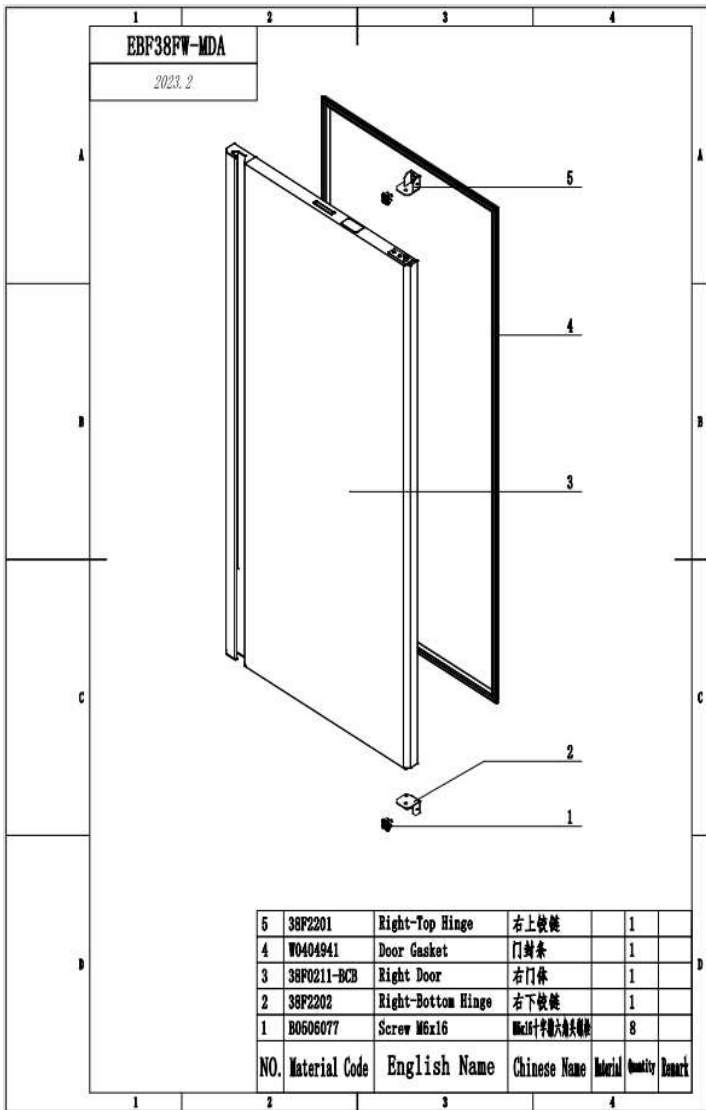

Year	Q	R	S	T	U	V	W	X	Y	Z		
		2015	2016	2017	2018	2019	2020	2021	2022	2023	2024	
Month	Jan	Feb	Mar	Apr	May	Jun	Jul	Aug	Sep	Oct	Nov	Dec
	I	II	III	IV	V	VI	VII	VIII	IX	X	XI	XII

NO	ENGLISH NAME	CODE	QTY
1	Bottom Panel	38F1402-BPB	1
2	Door Assembly	EBF38FW-MDA	1
3	Top Panel Assembly	EBF38FW-MTPA	1
4	Evaporator Assembly	EBF38RW-EA	1
5	LED Power	W0399115	1
6	Digital Controller	W0302185	1
7	Power Switch	W0308019	1
8	LED Controller	W0399148	1
9	Shelf Assembly	EBF38FS-SA	1
10	Back wind deflector	38F1008-BPL	1
11	Front Leg	W0409037	2
12	Back Leg	W0409019	2
13	Comp&Cond Assembly	EBF38RS-CCA	1
14	Back Bottom Barriar	W0402412	1
15	power cord	W030511401	1

Door Assembly EBF38FW-MDA

NO	ENGLISH NAME	CODE	QTY
1	Screw M6x16	B0506077	8
2	Right-Bottom Hinge	38F2202	1
3	Right Door	38F0211-BCB	1
4	Door Gasket	W0404941	1
5	Right-Top Hinge	38F2201	1

Top Panel Assembly EBF38FW-MTPA