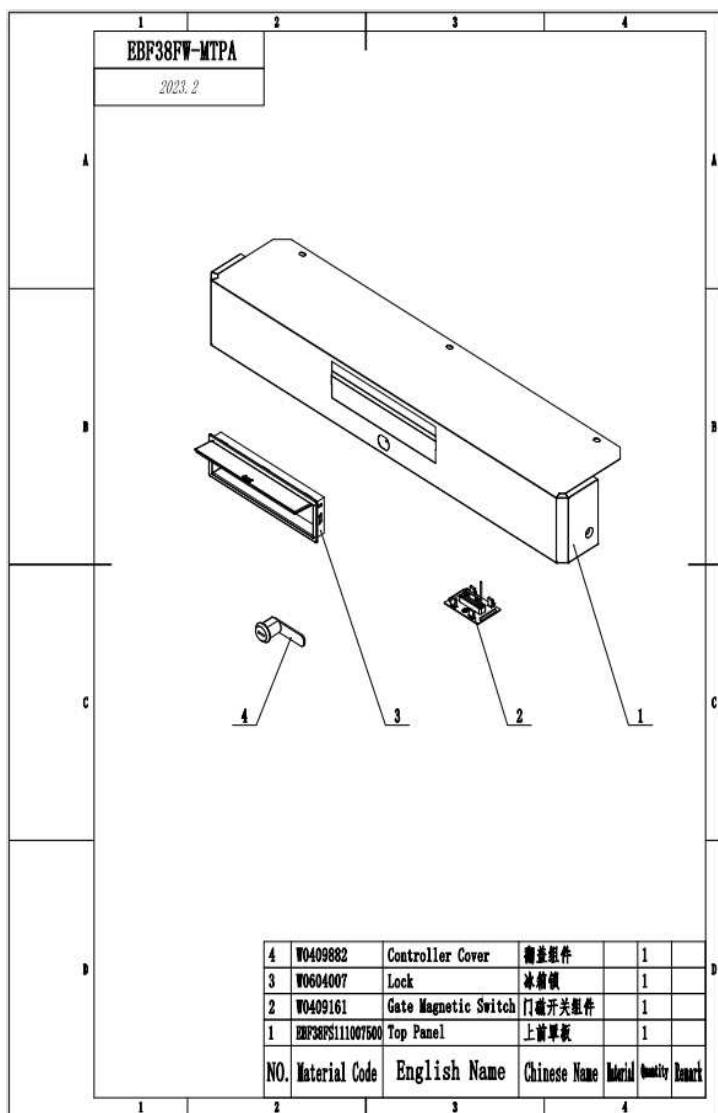

Year	Q	R	S	T	U	V	W	X	Y	Z		
		2015	2016	2017	2018	2019	2020	2021	2022	2023	2024	
Month	Jan	Feb	Mar	Apr	May	Jun	Jul	Aug	Sep	Oct	Nov	Dec
	I	II	III	IV	V	VI	VII	VIII	IX	X	XI	XII

NO	ENGLISH NAME	CODE	QTY
1	Bottom Panel	38F1402-BPB	1
2	Door Assembly	EBF38FW-MDA	1
3	Top Panel Assembly	EBF38FW-MTPA	1
4	Evaporator Assembly	EBF38RW-EA	1
5	LED Power	W0399115	1
6	Digital Controller	W0302185	1
7	Power Switch	W0308019	1
8	LED Controller	W0399148	1
9	Shelf Assembly	EBF38FS-SA	1
10	Back wind deflector	38F1008-BPL	1
11	Front Leg	W0409037	2
12	Back Leg	W0409019	2
13	Comp&Cond Assembly	EBF38RS-CCA	1
14	Back Bottom Barriar	W0402412	1
15	power cord	W030511401	1

Door Assembly EBF38FW-MDA

NO	ENGLISH NAME	CODE	QTY
1	Screw M6x16	B0506077	8
2	Right-Bottom Hinge	38F2202	1
3	Right Door	38F0211-BCB	1
4	Door Gasket	W0404941	1
5	Right-Top Hinge	38F2201	1

Top Panel Assembly EBF38FW-MTPA